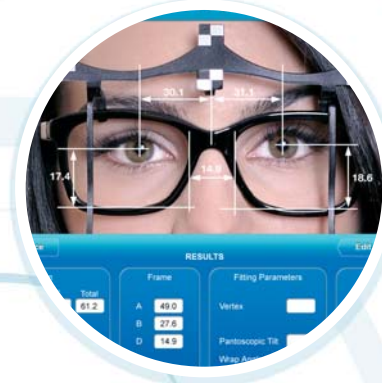

The world turns...

eye-ruler

INEVITABLE!

...and we turn with it

Convenient stand alone solution

Fast centering data collection

Enhance your practice image

Convenient stand alone solution

Fast centering data collection

Enhance your practice image

Convenient stand alone solution

Fast centering data collection

Enhance your practice image

Front face picture

- ▶ PD, 1/2 pd
- ▶ Fitting heights

Step aside picture

- ▶ Pantoscopic tilt
- ▶ Wrap angle
- ▶ Vertex distance

Natural reading posture

- ▶ Reading distance

Results

- ▶ Patient file local storage

Available on the

App Store

Technical specifications